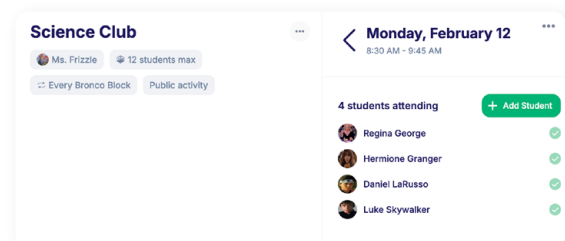

Hall Pass

Missed Class Time

Students spend critical instructional time in your hallways. SmartPass helps control the flow of students and ensures they get the most out of the school day.

Flex

Supporting Interventions

Combat learning loss and support students with individualized program needs by tracking targeted interventions and supports.

Emergency Mode

School & Student Safety

Identify which students are in your hallways and instantly account for them — vital whenever you need to stop all movement in your building.