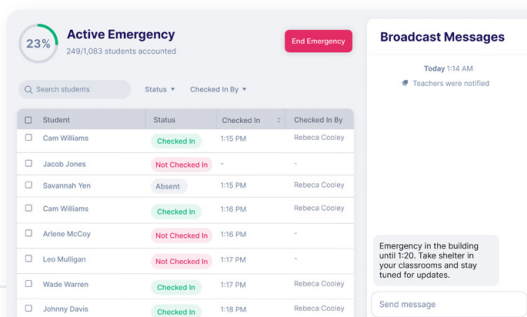

The Smart Solution to Hall Passes

- ✓ Comprehensive digital record of missed class time
- ✓ Personalize pass limits based on unique student needs
- ✓ Detect & automatically block students from meeting up
- ✓ Best-in-class, easy implementation
- ✓ Works on any device
- ✗ No GPS location tracking

Hall Pass

Missed Class Time

Students spend critical instructional time in your hallways. SmartPass helps control the flow of students and ensures they get the most out of the school day.

Flex

Supporting Interventions

Combat learning loss and support students with individualized program needs by tracking targeted interventions and supports.

Emergency Mode

School & Student Safety

Identify which students are in your hallways and instantly account for them — vital whenever you need to stop all movement in your building.