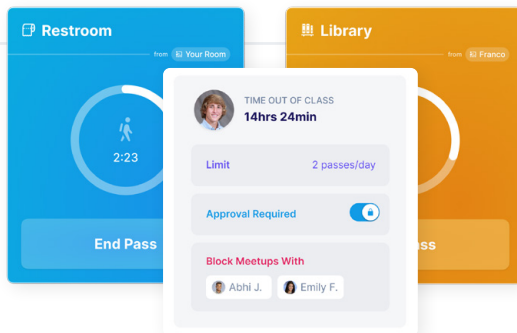

The Smart Solution to Hall Passes

- ✓ Comprehensive digital record of missed class time
- ✓ Personalize pass limits based on unique student needs
- ✓ Detect & automatically block students from meeting up
- ✓ Best-in-class, easy implementation
- ✓ Works on any device
- ✗ No GPS location tracking

Hall Pass

Missed Class Time

Students spend critical instructional time in your hallways. SmartPass helps control the flow of students and ensures they get the most out of the school day.

Flex

Supporting Interventions

Combat learning loss and support students with individualized program needs by tracking targeted interventions and supports.

Emergency Mode

School & Student Safety

Identify which students are in your hallways and instantly account for them — vital whenever you need to stop all movement in your building.